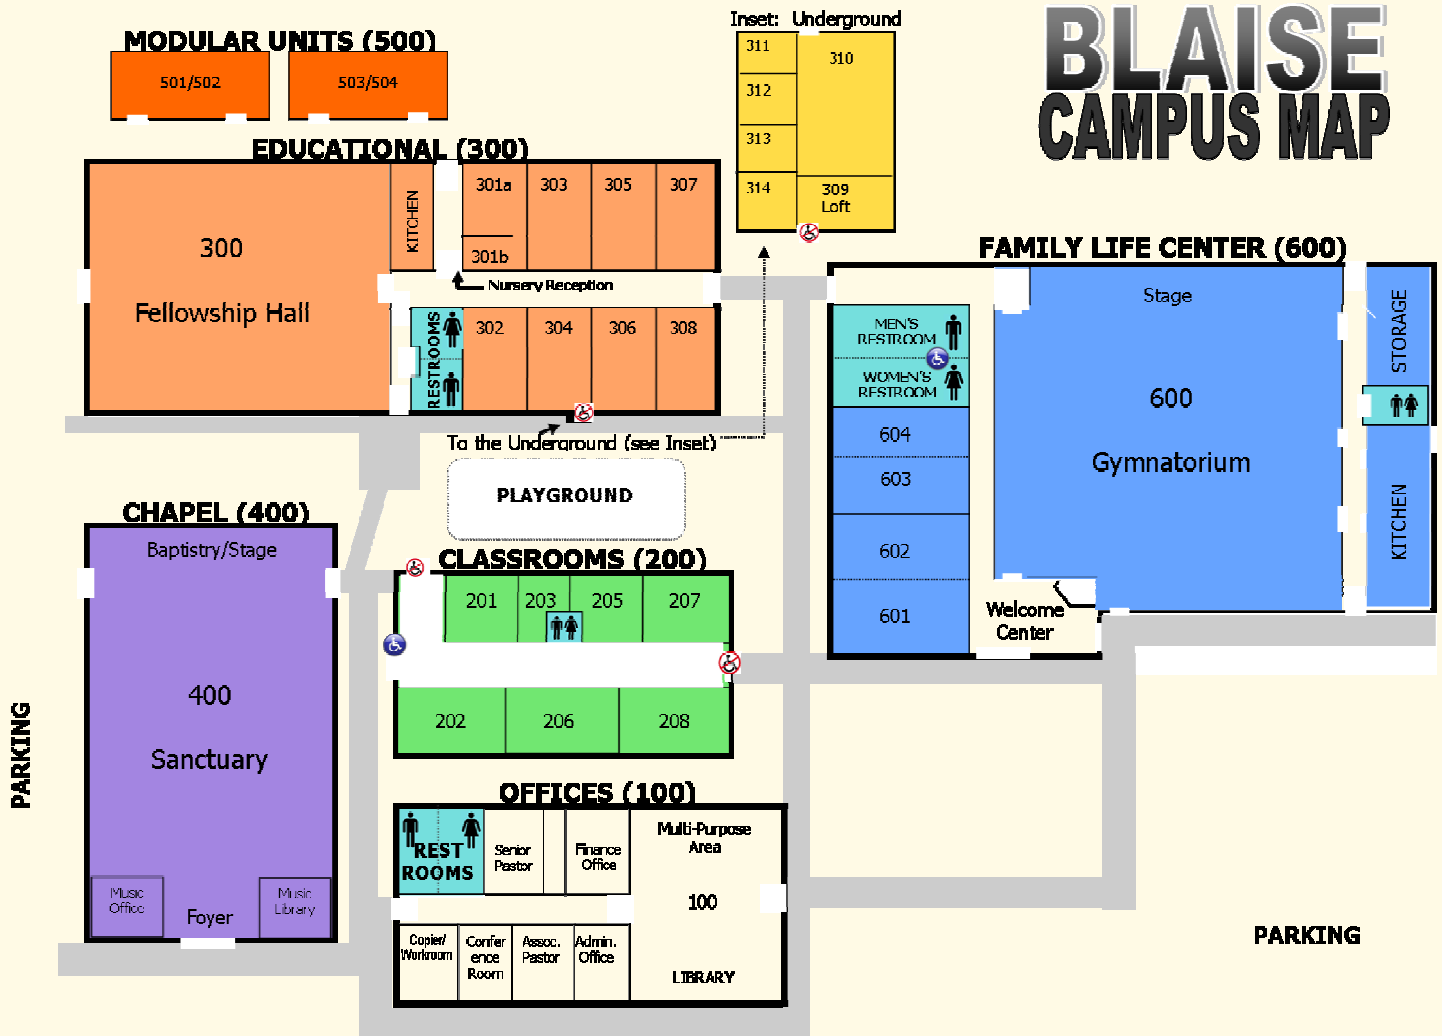

Bible Fellowship Adult

Class	Location
Young Adult/College & Career	202
Young Adult/Parents	504
Middle Adults/Coed 1	400
Middle Adult/Coed 3	601
Middle Adult/Women	205
Middle Adult/Parents of Teens	UG*
Senior Adult/Coed 1	601
Senior Adult/Women	206
Senior Adult/Men	208
Senior Adult/Coed 2	603/604
Special Friends	100

Bible Fellowship Youth/Children

Class	Location
<u>YOUTH:</u> Meet in the Underground*	
6th-8th Grade Middle School Boys	
9th-12th Grade High School Boys	
6th-8th Grade Middle School Girls	
9th -12th Grade High School Girls	
<u>CHILDREN:</u>	
	
Sundays 9:30AM-Noon	
A fun, exciting and biblical program for children ages birth-5th grade.	
Enter THE TREEHOUSE (300) thru the breezeway doors to check in your children at 9:30AM (or 10:45AM)	

Bible Fellowship at BLAISE exists to provide opportunities for fellowship, to build unity and to strengthen the church through solid Biblical teaching. Classes are available for all ages at 9:30AM each Sunday.

BLAISE CAMPUS MAP